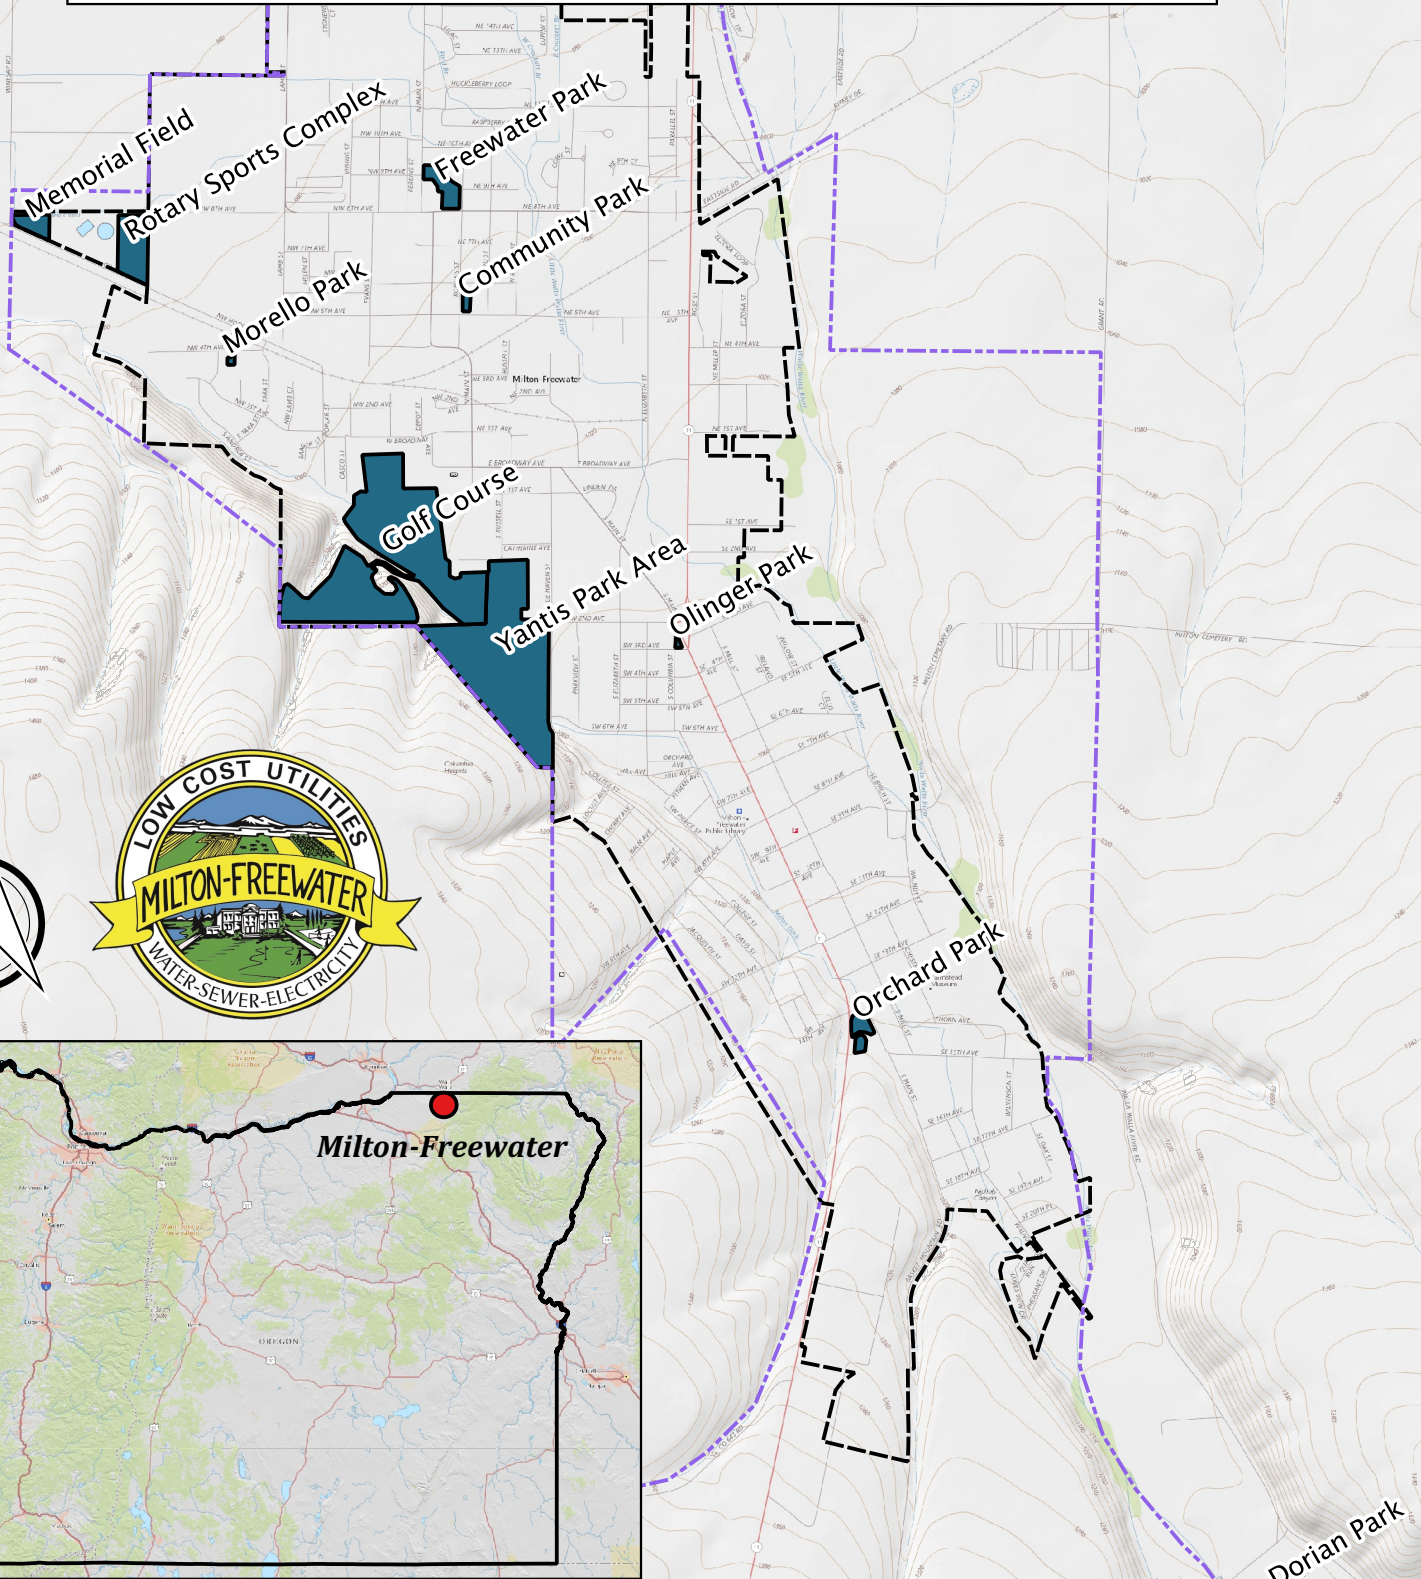

City of Milton-Freewater Master Plan Grant Application Park Boundary Map

Legend

- City of Milton-Freewater Urban Growth Boundary
- City of Milton-Freewater Limits
- City of Milton-Freewater Parks

Map Created By: Steven Patten
April 30th, 2018